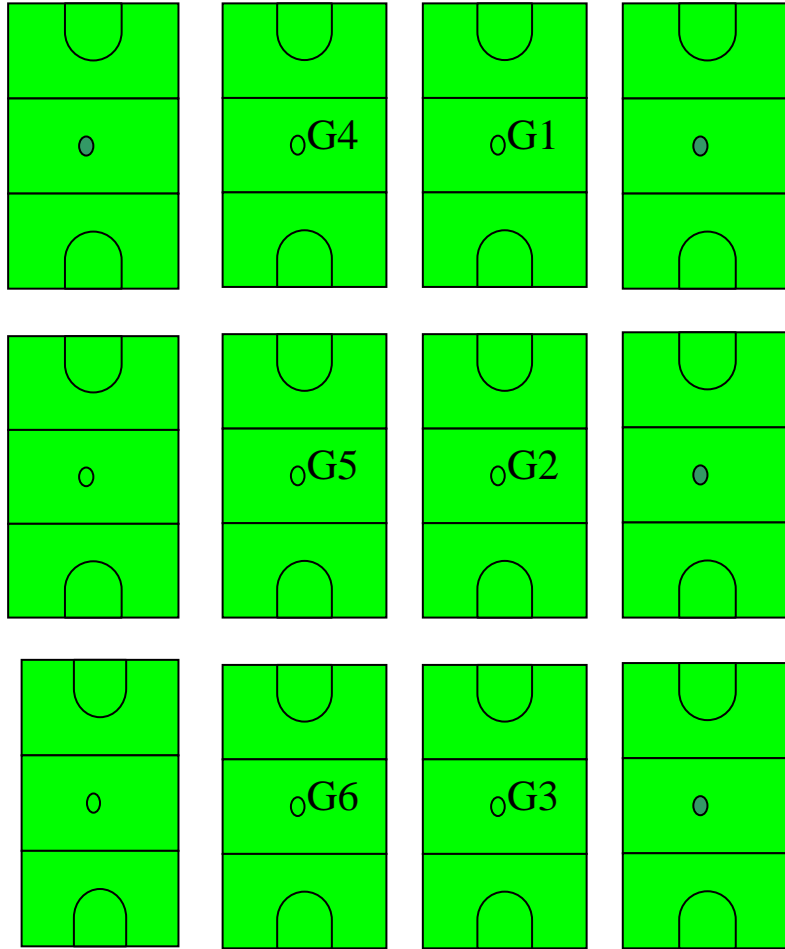

COMMITTEE & CANTEEN STAFF PARKING  
ONLY

LADIES TOILETS  
CLUBHOUSE/CANTEEN

SIDE  
ROAD

FLEXI PAVE COURTS

TOILET  
BLOCK

CARPARK

SPORTS DRIVE